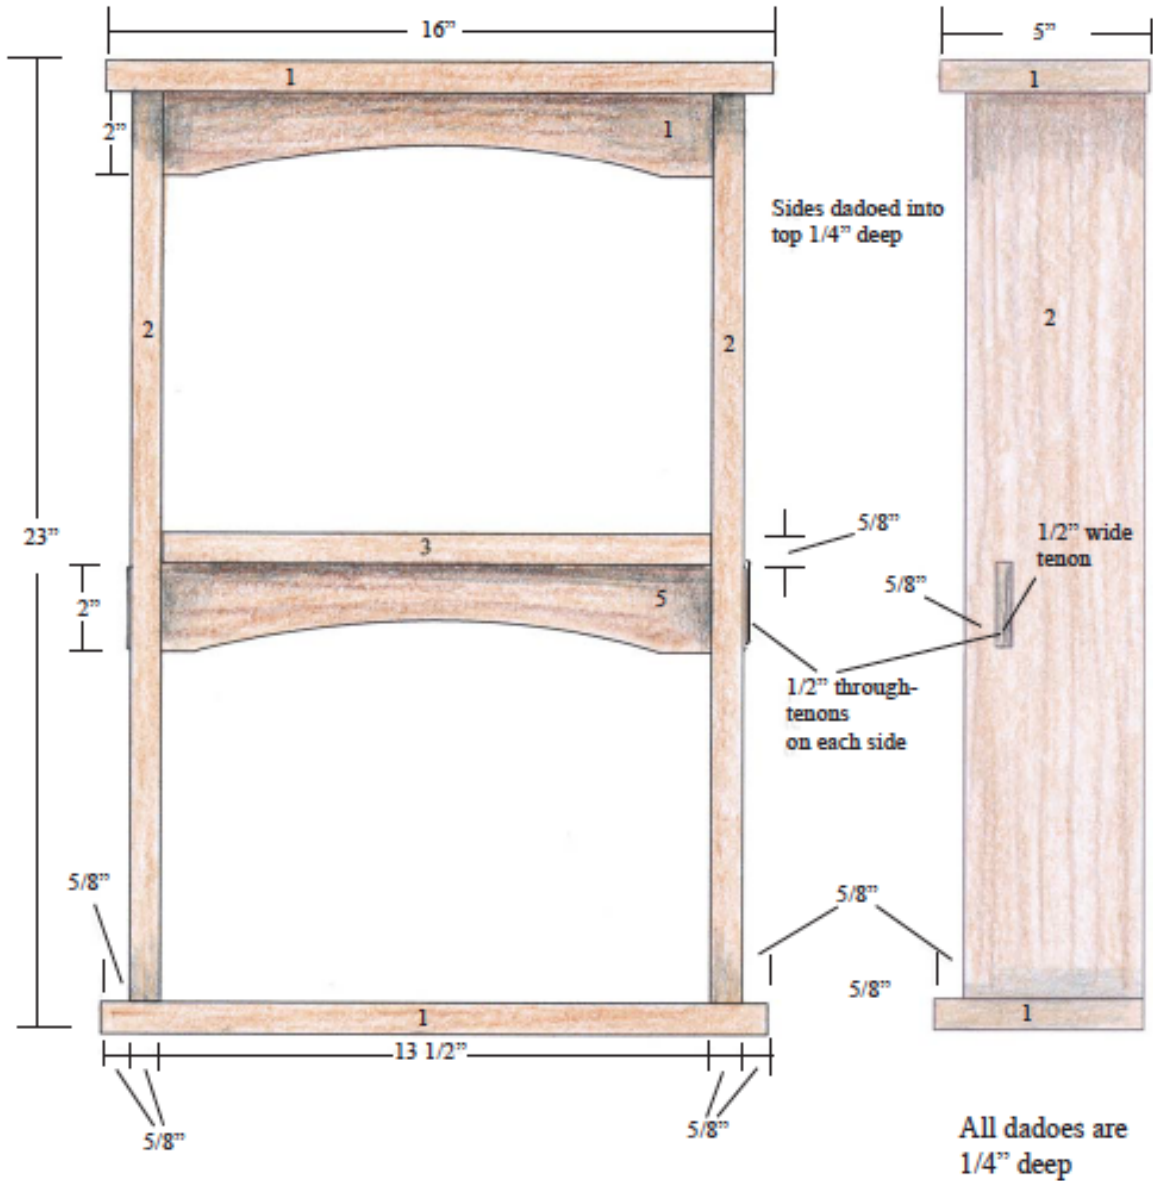

Wall Shelf

Cutting List for the Wall Shelf					
Part #	Description	Qty.	Thickness	Width	Length
1	Top and bottom	2	5/8"	5"	16"
2	Sides	2	5/8"	4 3/8"	22 1/4"
3	Middle shelf	1	5/8"	4 3/8"	14"
4	Arch—top	1	5/8"	2"	14"
5	Arch—bottom	1	5/8"	2"	15 1/2"